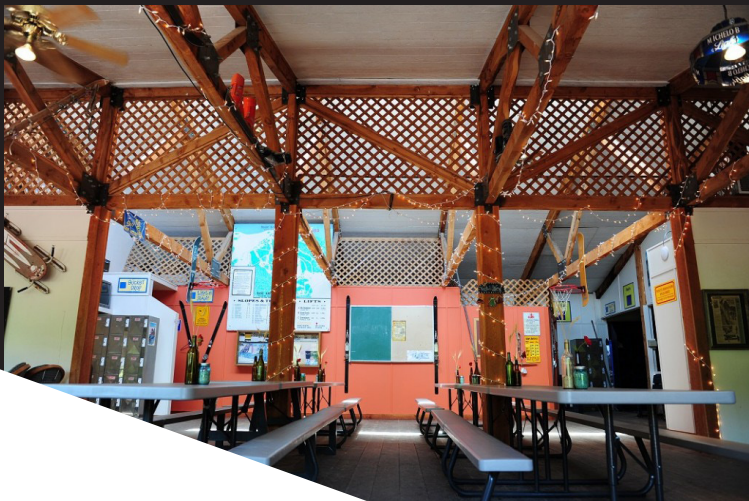

Mountain Air

Great Divide Ski Area

Now Booking
Corporate and
Family Events!

WHAT WE *Offer*

- In-house catering
- Full Bar Service
- Free Wi-Fi
- Complete A/V Packages

ABOUT OUR *Venue*

Located a short 23 miles from Helena, Great Divide is the perfect escape for any corporate event, retreat, company party, family occasion or class reunion. With our 8,000 square foot base lodge and our 3,000 square foot deck, Great Divide can host events of all sizes!